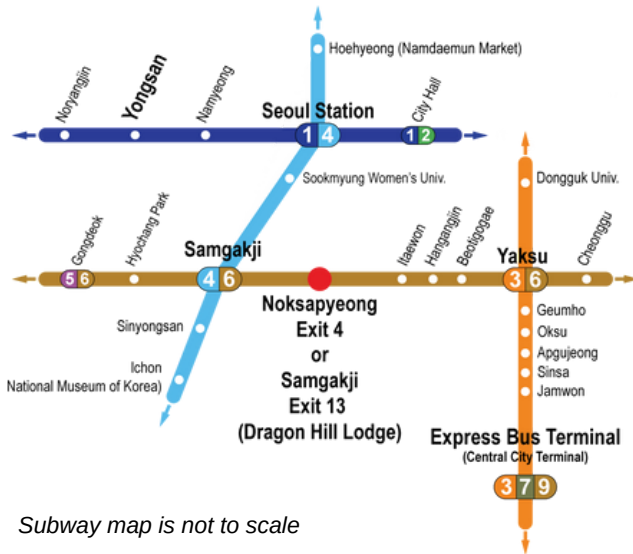

## Chinhae Navy Base

- Changwon Jungang Station (KTX)
- ▶ Seoul Station (KTX)
- ▶ take taxi from main entrance (15 min)

# By Car

- Download and install <NAVER Map, Navigation> app.

iOS

Google Play

- Enter one of the subways stations below as your destination. (refer to USAG-Yongsan map for gate information)

**For Gate 3 & 4:**  
**"Noksapyeong Station Line 6"**

- Select the option to view all the routes by car.
- Select your preferred (Best) route then hit the "Go" button to begin live navigation.

# Subway

Subway map is not to scale