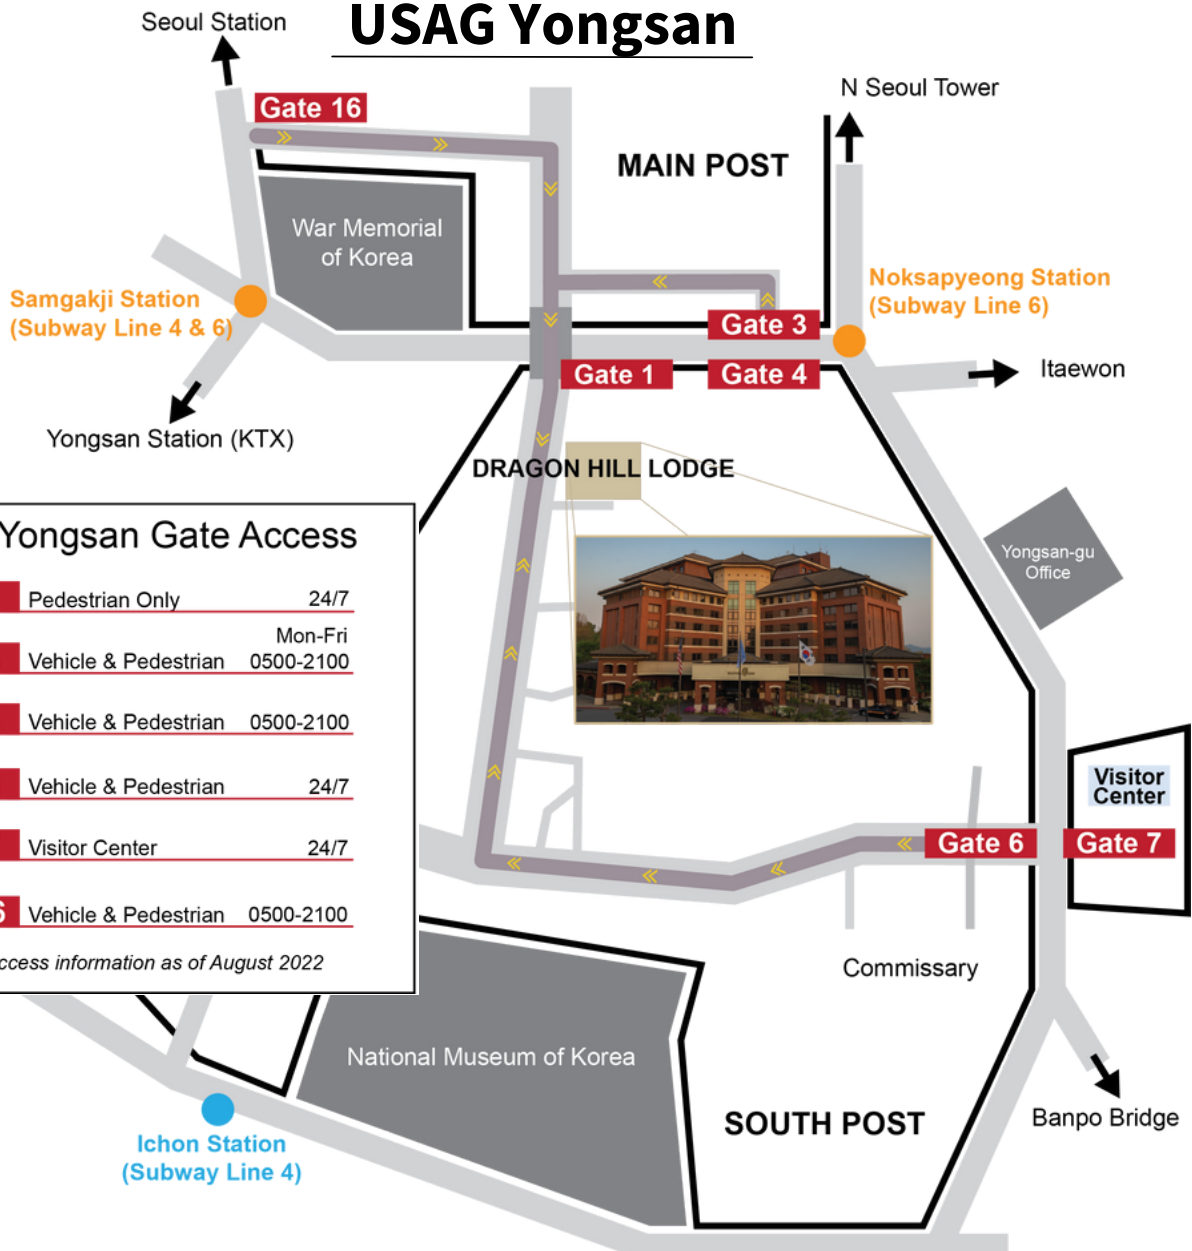

USAG Yongsan

USAG Yongsan Gate Access

Gate 1	Pedestrian Only	24/7
Gate 3	Vehicle & Pedestrian	Mon-Fri 0500-2100
Gate 4	Vehicle & Pedestrian	0500-2100
Gate 6	Vehicle & Pedestrian	24/7
Gate 7	Visitor Center	24/7
Gate 16	Vehicle & Pedestrian	0500-2100

* Gate access information as of August 2022