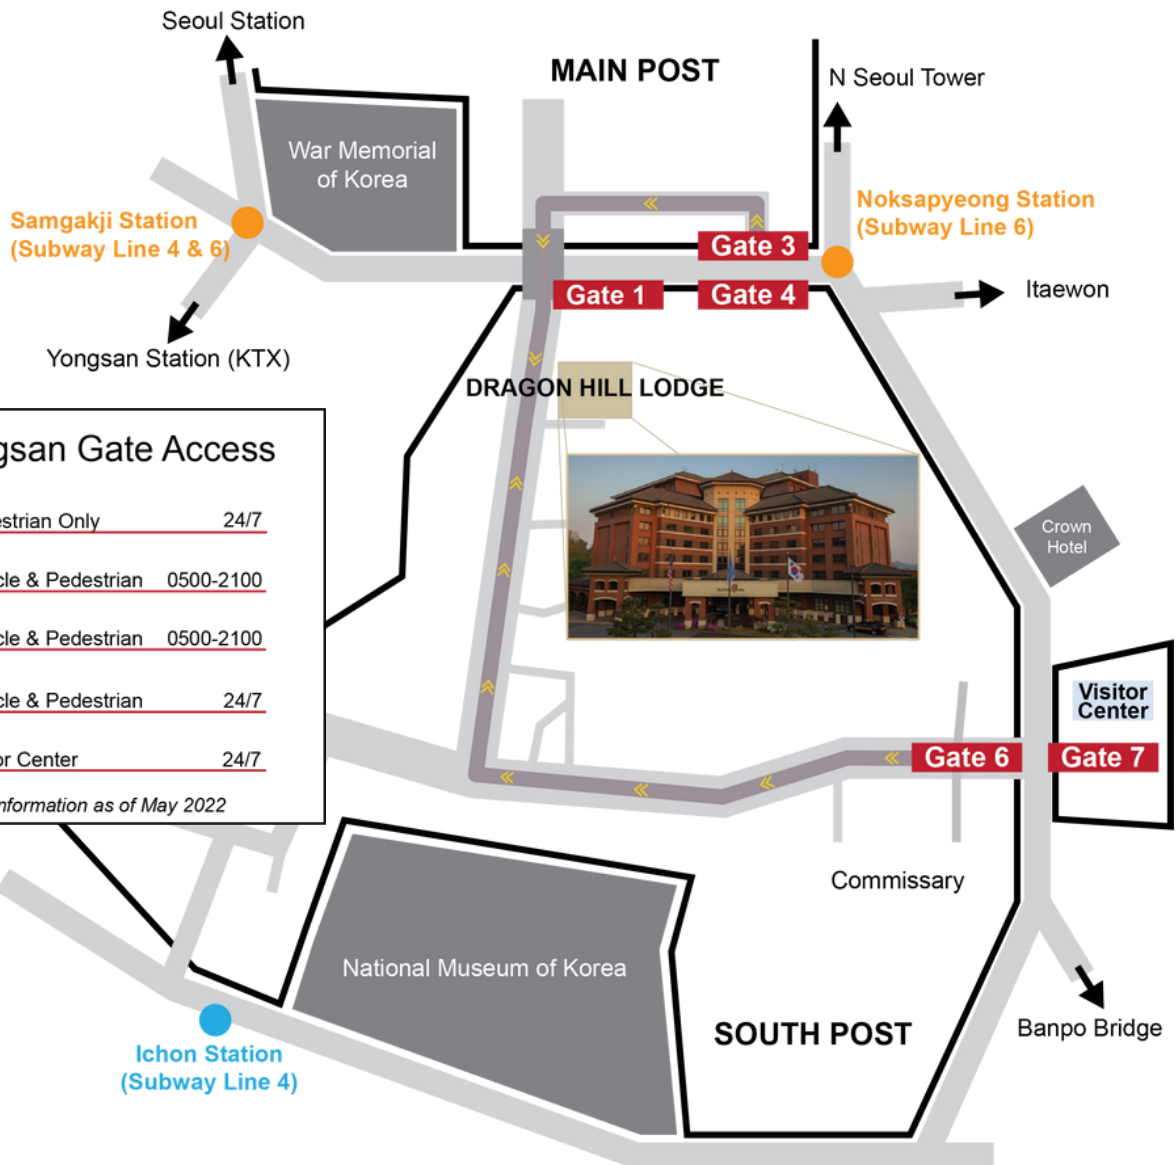

## DIRECTIONS & INFORMATION

Check in 3:00 PM    Check out 12:00 PM

[reservations@dragonhilllodge.com](mailto:reservations@dragonhilllodge.com)

DSN: 738-2222 or (82-2) 7918-2222

## USAG Yongsan

<b>Gate 1</b>	Pedestrian Only	24/7
<b>Gate 3</b>	Vehicle & Pedestrian	0500-2100
<b>Gate 4</b>	Vehicle & Pedestrian	0500-2100
<b>Gate 6</b>	Vehicle & Pedestrian	24/7
<b>Gate 7</b>	Visitor Center	24/7

*\* Gate access information as of May 2022*