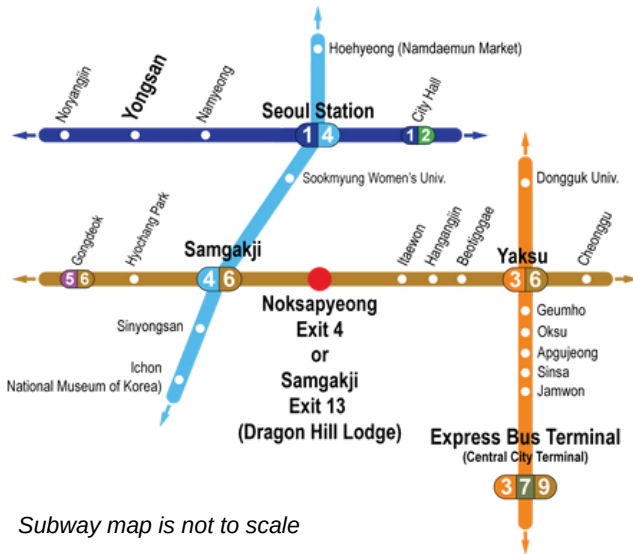

### Chinhae Navy Base

- Changwon Jungang Station (KTX)
- ▶ Seoul Station (KTX)
- ▶ take taxi from main entrance (15 min)

## By Car

- Download and install <NAVER Map, Navigation> app.

iOS

Google Play

- Enter one of the subway stations below as your destination. (refer to USAG-Yongsan map for gate information)

**For Gate 6 (24/7):**

**70 Itaewon-ro**

이태원로 70

**For Gate 7 (24/7):**

**90 Noksapyeong-daero**

녹사평대로 90

- Select the option to view all the routes by car.

- Select your preferred (Best) route then hit the "Go" button to begin live navigation.

## Subway