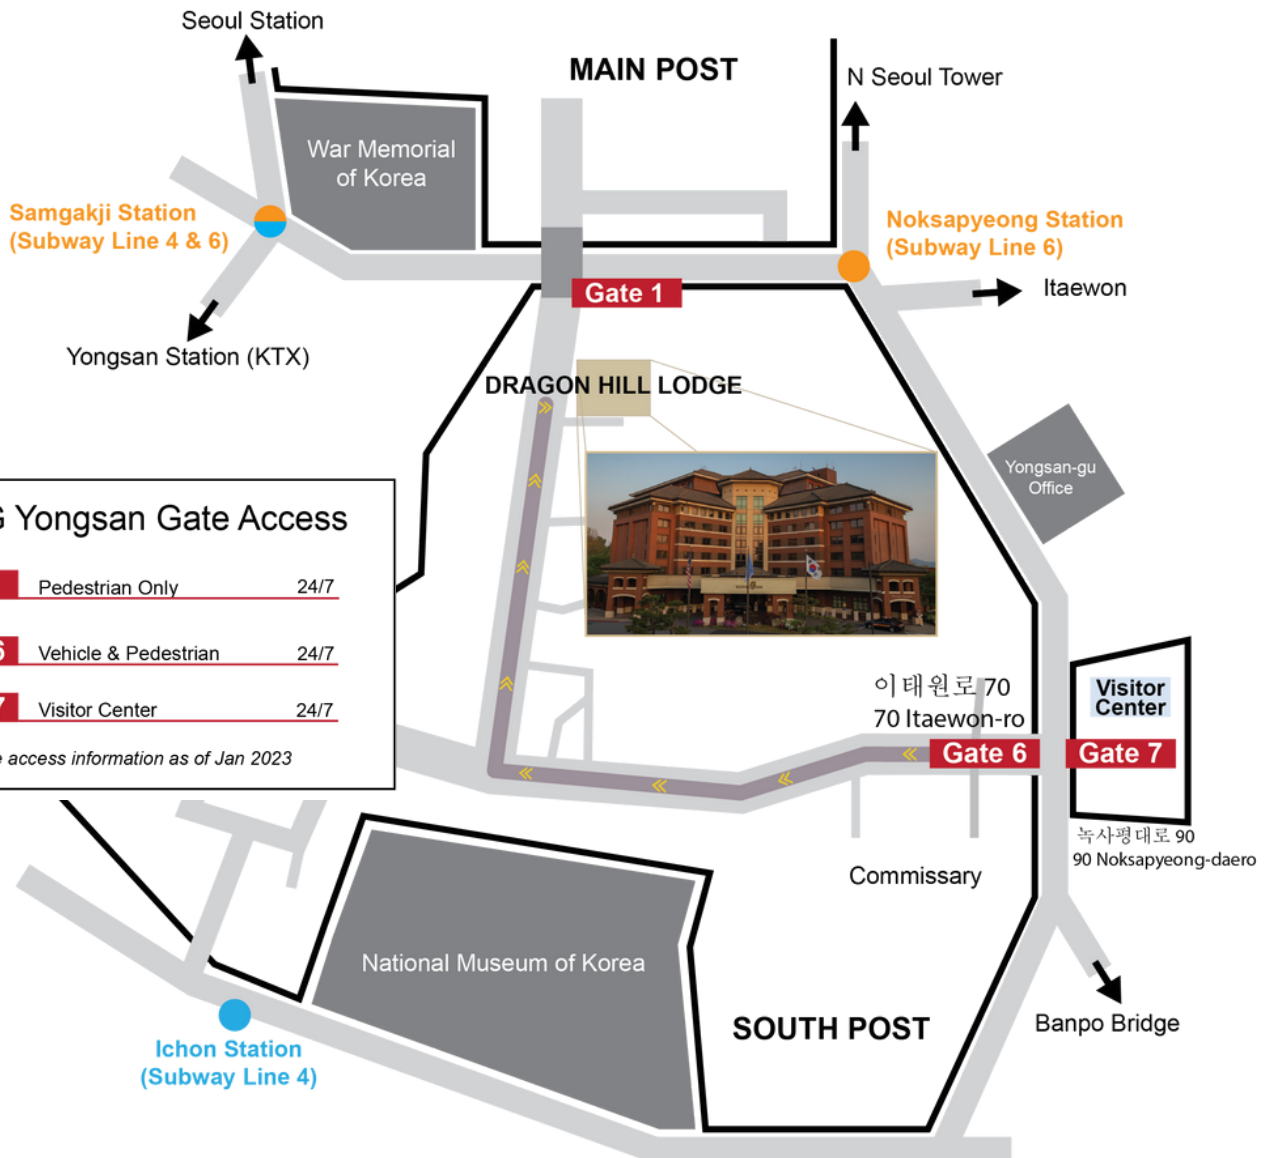

## USAG Yongsan

### USAG Yongsan Gate Access

<b>Gate 1</b>	Pedestrian Only	24/7
<b>Gate 6</b>	Vehicle & Pedestrian	24/7
<b>Gate 7</b>	Visitor Center	24/7

\* Gate access information as of Jan 2023

### Camp Casey

- Dongducheon Station (Line 1)
- ▶ Yongsan Station (Line 1)
- ▶ take taxi in front of Exit 1 (10 min)

## Taxi Directions

Show your taxi driver the Korean directions to USAG Yongsan Gate 1.

기사님,  
삼각지역과 녹사평역 사이 고가 밑  
미군기지 출구 앞에서 내려주세요.